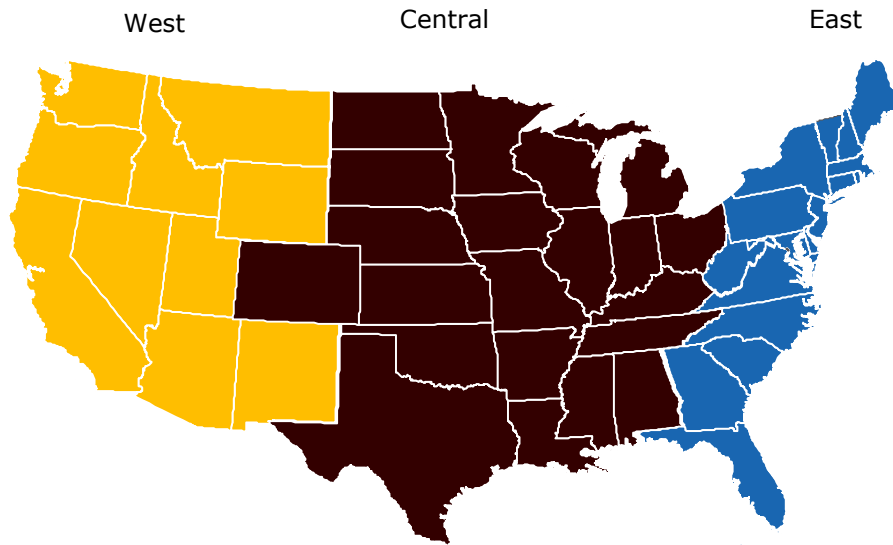

East, Central, and West State DDU Classifications with Export Site Alignment

UPS® WORLDWIDE ECONOMY

ZONE	DDU EXPORT SITE	ALIGNED STATES
East	UPS Mail Innovations Intl 200 Executive Dr. Suite E ATTN: MASTER CARTON - WWE Edgewood, NY 11717	CT, DC, DE, FL, GA, MA, MD, ME, NC, NH, NJ, NY, PA, RI, SC, VA, VT, WV
Central	UPS Mail Innovations Intl 490 Supreme Dr. ATTN: MASTER CARTON - WWE Bensenville, IL 60106	AL, AR, CO, IA, IL, IN, KS, KY, LA, MI, MN, MO, MS, ND, NE, OH, OK, SD, TN, TX, WI
West	UPS Mail Innovations Intl 13050 Marlay Ave. Suite 100 ATTN: MASTER CARTON - WWE Fontana, CA 92337	AZ, CA, ID, MT, NM, NV, OR, UT, WA, WY

1. Use the map above to:
2. Determine East, Central, and West DDU origin classifications by state
   - Determine aligned export site address for UPS Worldwide Economy DDP and DDU shipments