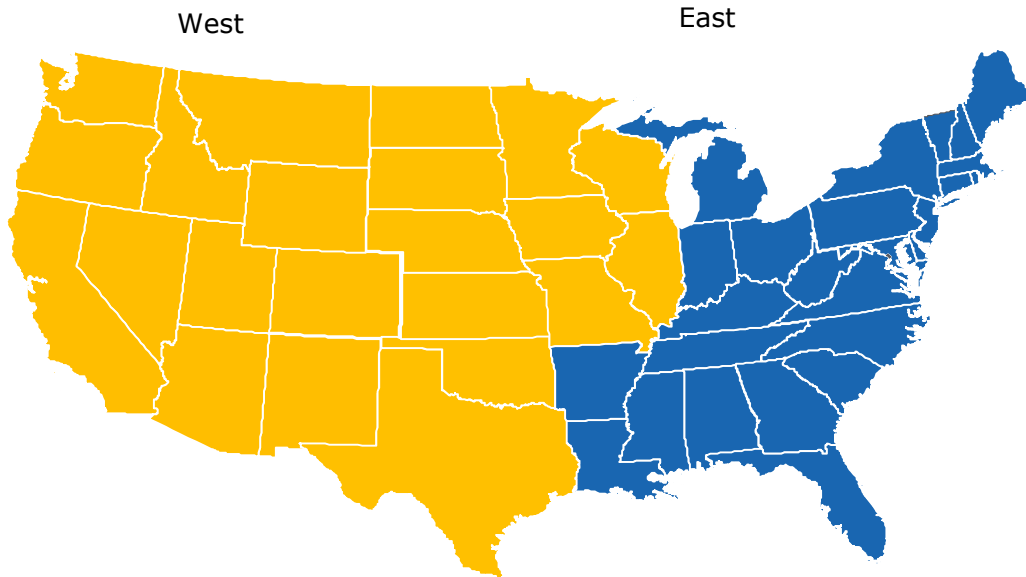

East, and West State DDP Classifications with Export Site Alignment

UPS® WORLDWIDE ECONOMY

ZONE	DDP EXPORT SITE	ALIGNED STATES
East	UPS Worldwide Economy c/o Meest ATTN: Master Carton - WWE 600 Markley St Bay Door 6 Port Reading, NJ 07064	AL, AR, CT, DC, DE, FL, GA, IN, KY, LA, MA, MD, ME, MI, MS, NC, NH, NJ, NY, OH, PA, RI, SC, TN, VA, VT, WV
West	UPS WW Economy c/o VIE Logistics ATTN: Master Carton - WWE 4240 'B' West 190th Street Torrance, CA. 90504	AZ, CA, CO, ID, MT, NM, NV, OR, UT, WA, WY, IA, IL, KS, MN, MO, ND, NE, OK, SD, TX, WI

Use the map above to:

- Determine East and West origin state classifications for UPS Worldwide Economy shipments
- Determine aligned export site address for UPS Worldwide Economy DDP shipments